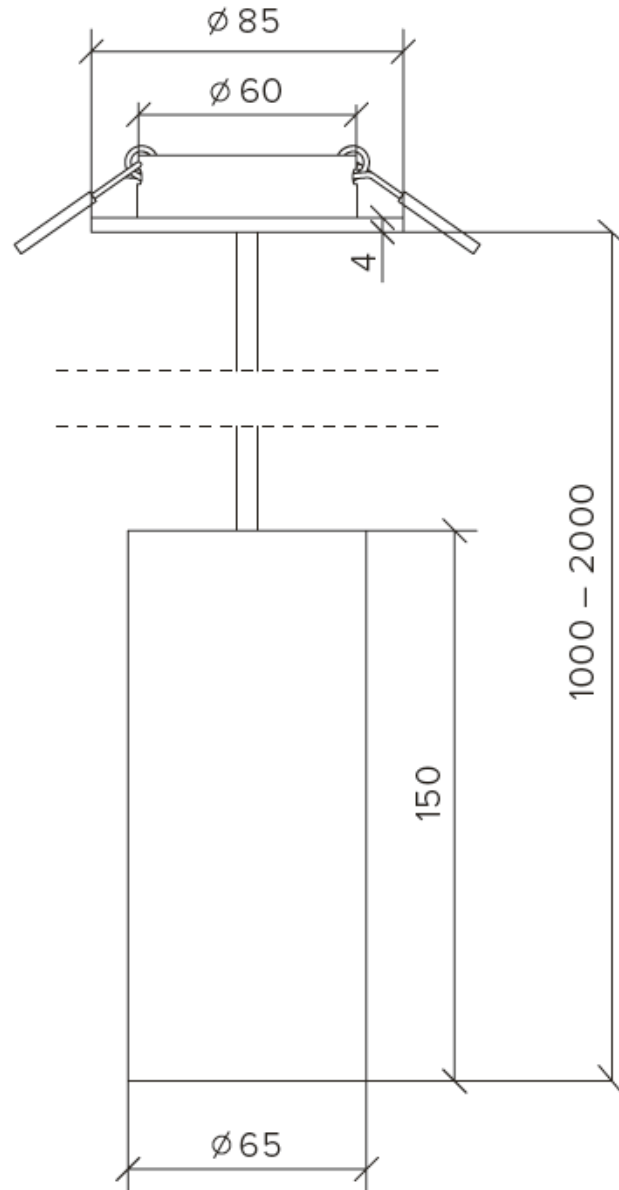

surface mounted – SM

ceiling mounted – CM

GENERAL

Dimmable

Luminaire ROUND:

surface mounted, ceiling mounted

Indoor (IP 20)

LED

high-power LED

710 lm, up to 85 lm/W

2700 K

CRI ≥ 90

Binning initial ≤ 3 MacAdam

ESTIMATED LED LIFETIME

L70B50 / 50 000 h

OPTICAL

direct illumination

microprismatic (UGR < 19)

ELECTRICAL

high power 230 V

PHYSICAL

Black steel/ raw steel

forged steel

1060g each